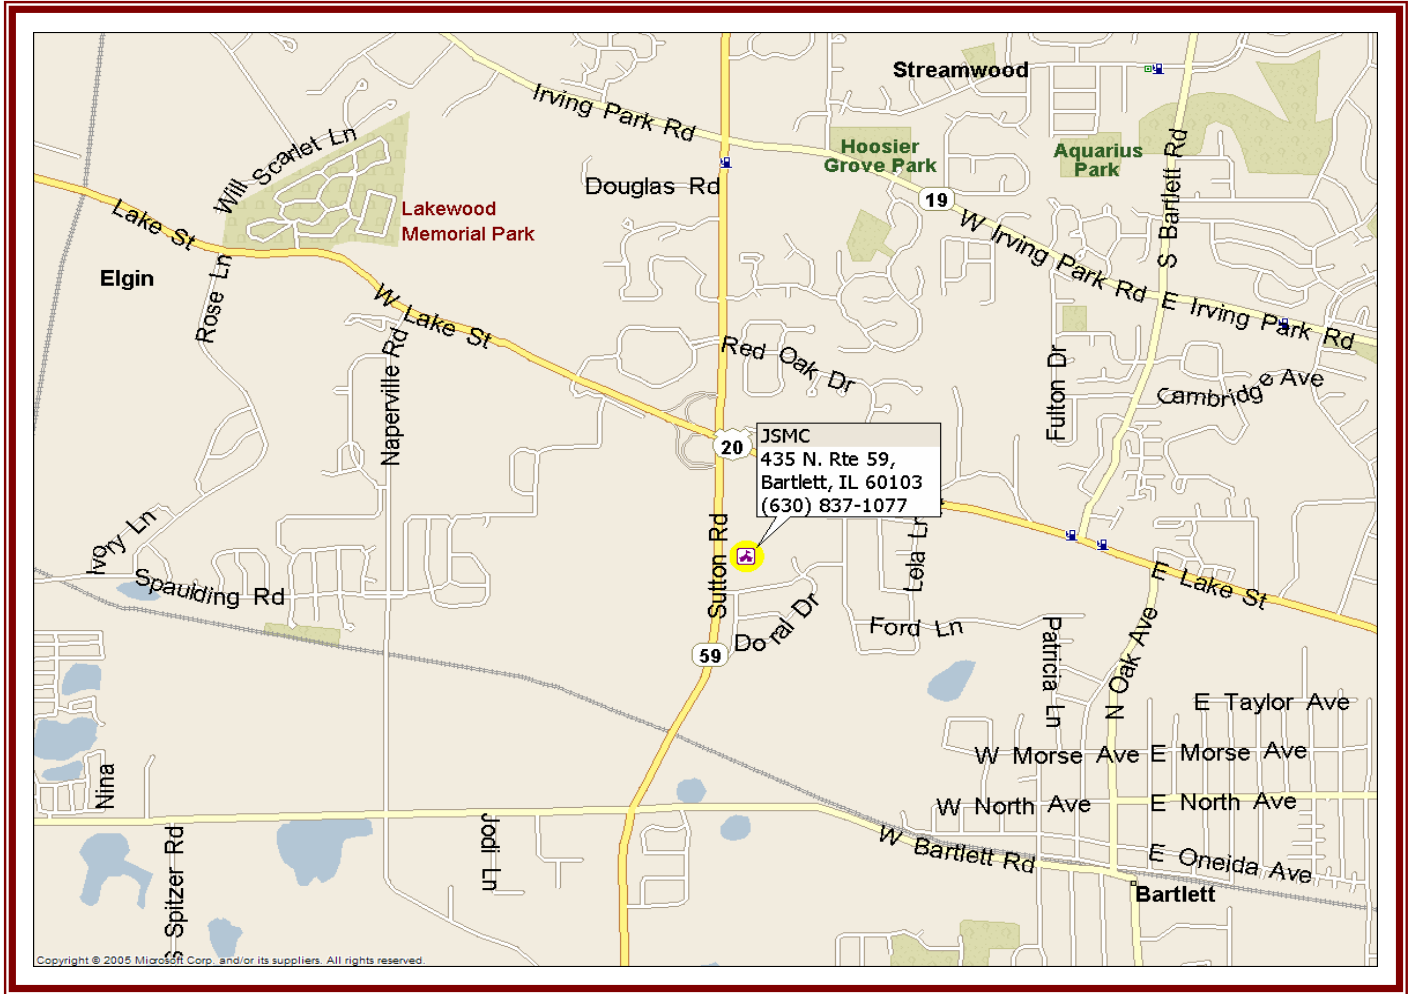

# Jain Society of Metropolitan Chicago

435 N. Route 59, Bartlett, IL 60103

Phone: (630) 837-1077

Website: [www.jsmconline.org](http://www.jsmconline.org)

## Map & Directions

### Directions

<b><u>From Chicago Downtown</u></b>	<b><u>From South (Aurora / Naperville Area)</u></b>
<ul style="list-style-type: none"> <li>➤ Take I-90/94 Westbound</li> <li>➤ Continue to follow I-90 WEST towards Rockford</li> <li>➤ Pass O'Hare Airport</li> <li>➤ Take IL-59/Sutton Road Exit &amp; Turn LEFT</li> <li>➤ Continue to follow IL-59/Sutton Road for approx. 5-7 miles</li> <li>➤ Pass US-20/Lake Street</li> <li>➤ Turn LEFT for JSMC</li> </ul>	<ul style="list-style-type: none"> <li>➤ Take IL-59/Sutton Road NORTH</li> <li>➤ Continue to follow IL-59/Sutton Road for approx. 10-15 miles</li> <li>➤ Pass Bartlett Road</li> <li>➤ Turn RIGHT for JSMC (Before US-20/Lake Street)</li> </ul>